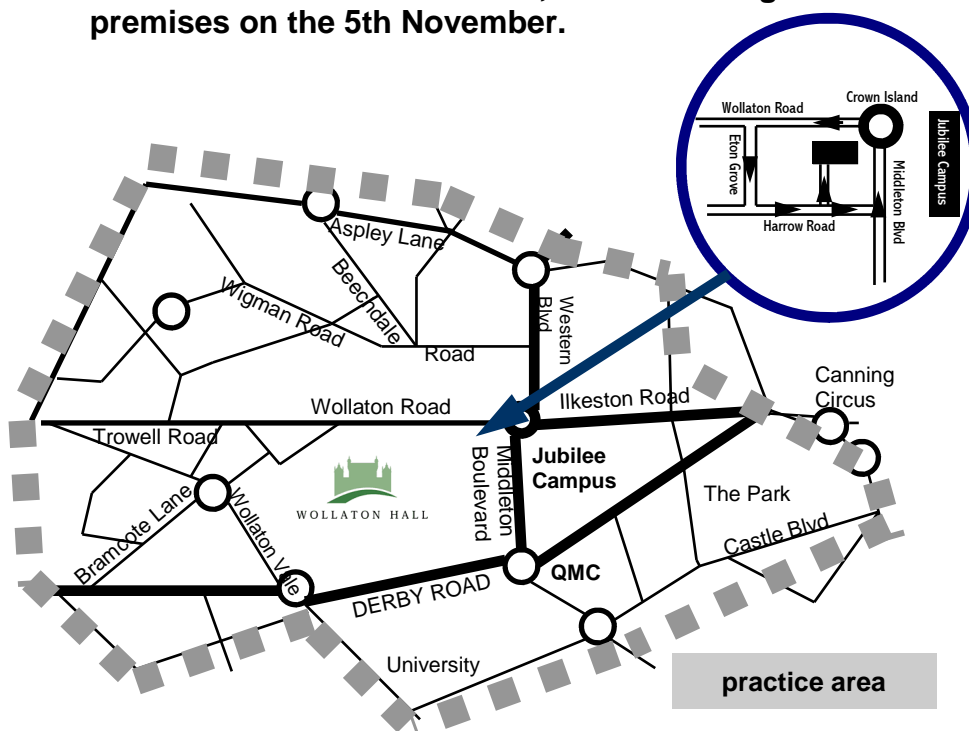

# Farndon Green Medical Centre we are moving!

Farndon Green Medical Centre, *now to be known as Wollaton Park Medical Centre*, will be moving to new premises on the 5th November.

**Wollaton Park Medical Centre.**  
12 Harrow Road. Wollaton Park. Nottingham. NG8 1FG Tel: 0115 9288666

## new patients welcome