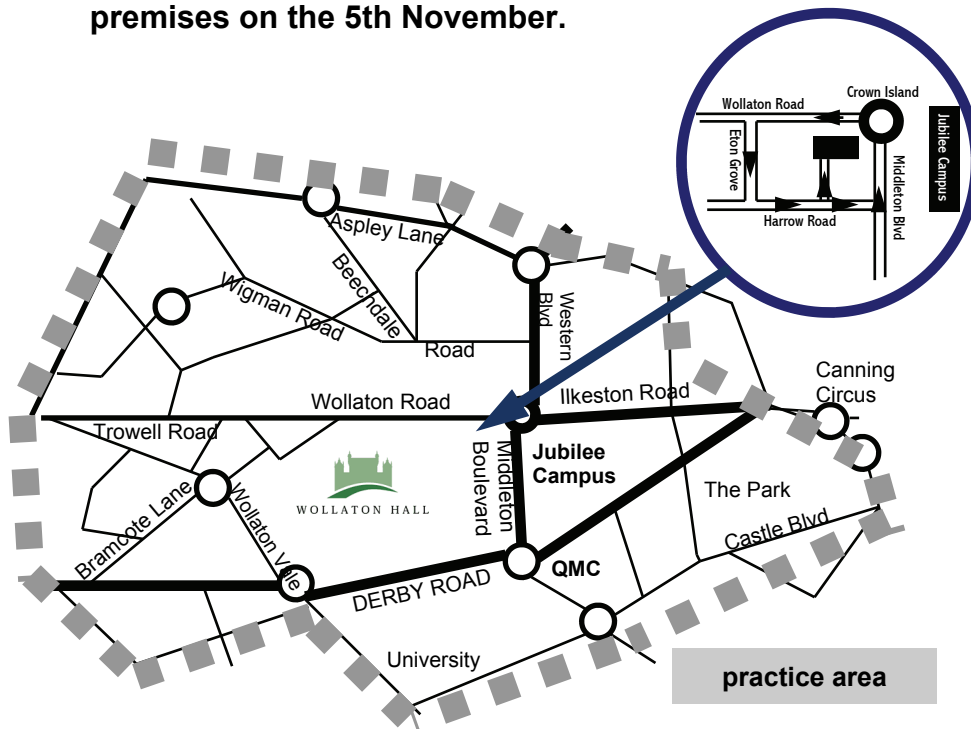

Wollaton Park Medical Centre

Farndon Green Medical Centre, now to be known as Wollaton Park Medical Centre, will be moving to new premises on the 5th November.

Wollaton Park Medical Centre.
12 Harrow Road. Wollaton Park. Nottingham. NG8 1FG Tel: 0115 9288666